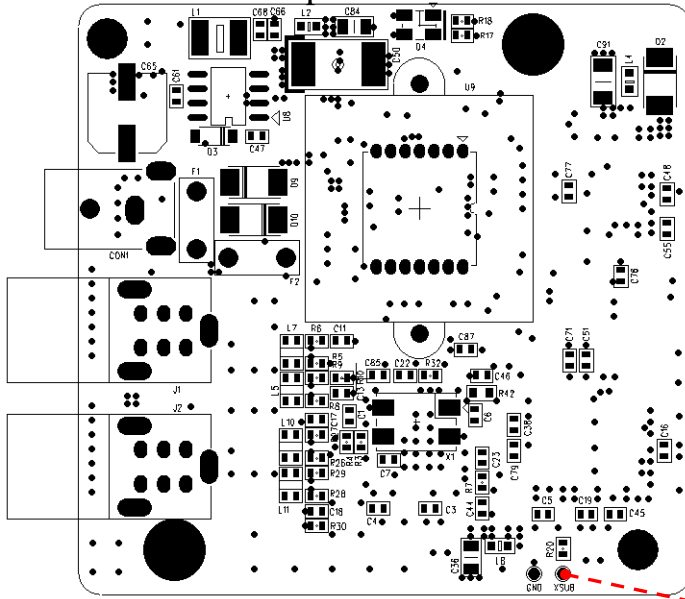

Fire-I Strobe signal

2007.12.21

Top Board

- XSUB (Test Point) is Exposure Start Signal
- Active Low Signal
- Duration app 10us

Duration app 10us