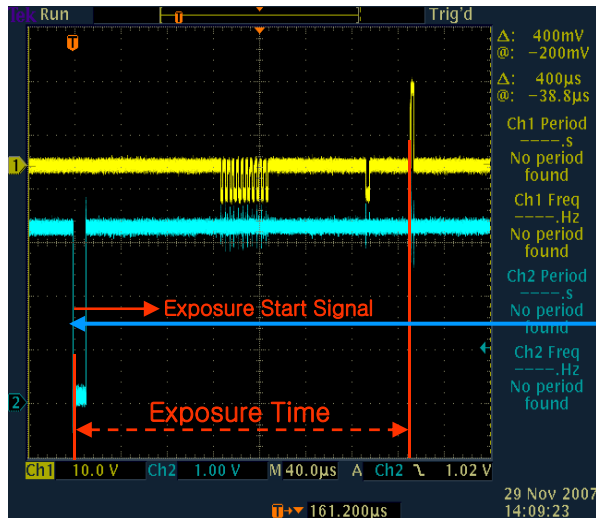

Fire-I Strobe signal

2007.12.21

Top Board

- XSUB (Test Point) is Exposure Start Signal
- Active Low Signal
- Duration app 10us

Duration app 10us