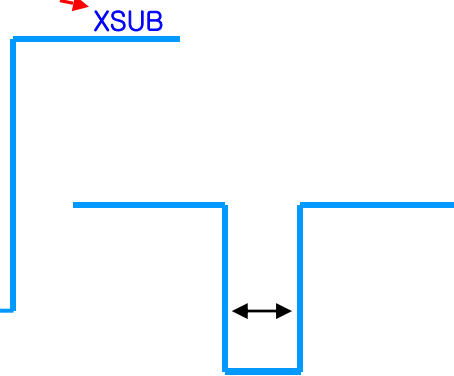

Fire-I Strobe signal

2007.12.21

Top Board

- XSUB (Test Point) is Exposure Start Signal
- Active Low Signal
- Duration app 10us

Duration app 10us